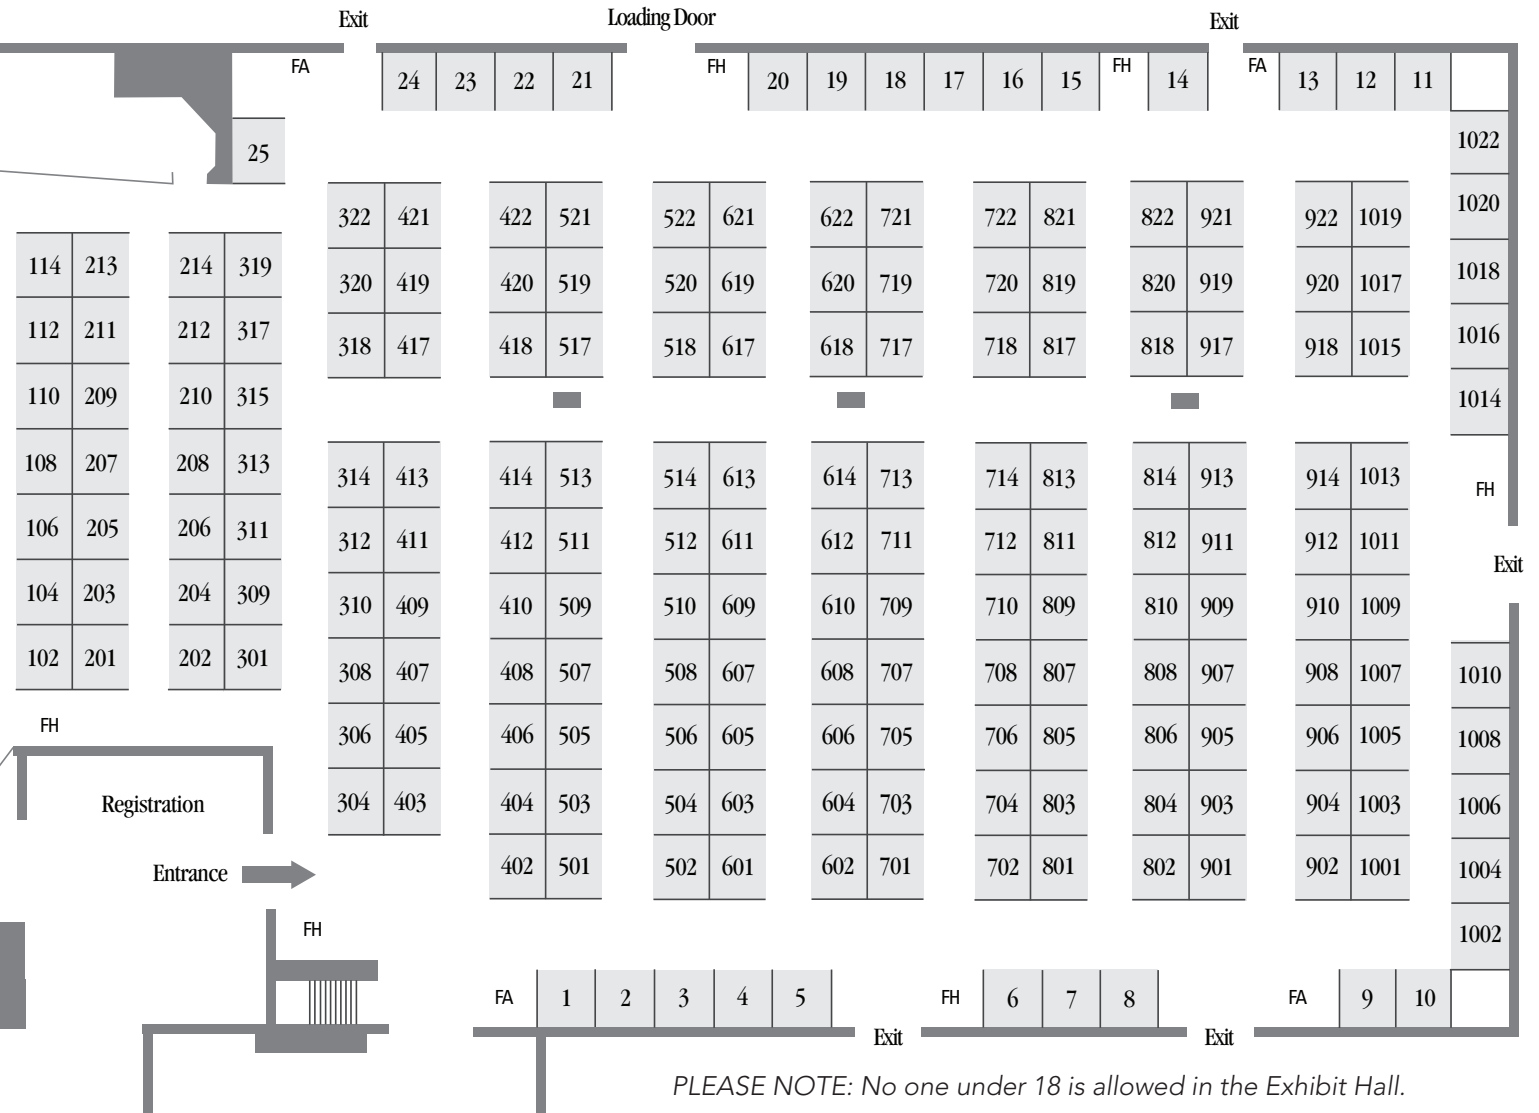

Luncheon Seating

Map not to scale.

O'Connell Landscape Maintenance	203	Ram Metal Roof Mart	519	STAT Services, Inc.	12
Offsite Productions	1	Reconstruction Experts, Inc.	908	Stay Green, Inc.	918
Optimal Outsource	313	Reef Point Technology, Inc.	314	Strategic Reserves	1014
Overhead Door of the LA Basin, a Division of Security Garage Door, Inc.	214	Republic Garage Doors	807	Suntrek Industries	206
P.S. Services, Inc.	24	Republic Windows & Doors	805	Sunwest Bank	402
Pacific Coast Arborists & Consultants	16	Reserve Studies Inc.	709	Superior Asphalt Paving, Inc.	308
Pacific Western Bank	4 / 5	Restotech Water & Fire Damage Restoration	809	Surface Decking Company	320
Park West Landscape Maintenance, Inc.	213	Revolox Termite	720	Team Soft Solutions, LLC	108
Patio Guys	707	RGS Services	706	Three Phase Electric, Inc.	307
Patriot Environmental Laboratory Services, Inc.	722	Roadrunner Exterminating	21	Tierra Verde Landscape, Inc.	521
Patriot Paving Inc.	1017	Rodent Pest Technologies	511	Timothy Cline Insurance Agency, Inc.	517
Payne Pest Management	601	Roseman & Associates, APC	1007	TOPS Software	907
Peters & Freedman, LLP	806	Rossmoyne, Inc.	819	Tree Pros, Inc.	802
Pilot Painting & Construction	310	Roy Palacios Insurance Agency, Inc.	603	Tri-County Lighting Services, Inc.	813
Popular Association Banking	1001	S.B.S. Lien Services	513	TruGreen LandCare	1019
Precision Concrete Cutting	621	Saddleback Fence and Vinyl Products	202	U.S. Bank	617
Precision Pools & Spas, Inc.	22	SAX Insurance Agency	822	Union Bank	708 / 710
Prendiville Insurance Agency	704	SCT Reserve Consultants, Inc.	408	United Paving Co., Inc.	110
Prestige Protection	919	Securitas Security Services USA, Inc.	204	United Storm Water, Inc.	520
Pro Solutions	104 / 106	Service 1st Lighting	914	Universal Protection Service	404
Pro Star Services Inc.	1022	Servpro of Tustin	3	Urban Landscape and Design, Inc.	1008
ProCare Tree Service, Inc.	820	Shade Structures	610	ValleyCrest Landscape Maintenance	407
Professional Services Construction, Inc.	17	Silldorf & Levine, LLP	212	Varsity Painting	211
Pro-Tech Painting Company	414	Sky Security Services	508	Wells Fargo Bank	421
Quickel Paving, Inc.	604	Smoothstone Construction and Consulting, Inc.	1013	Westcoat Specialty Coating Systems	510
		SouthData, Inc.	713	Yardi Systems, Inc.	703